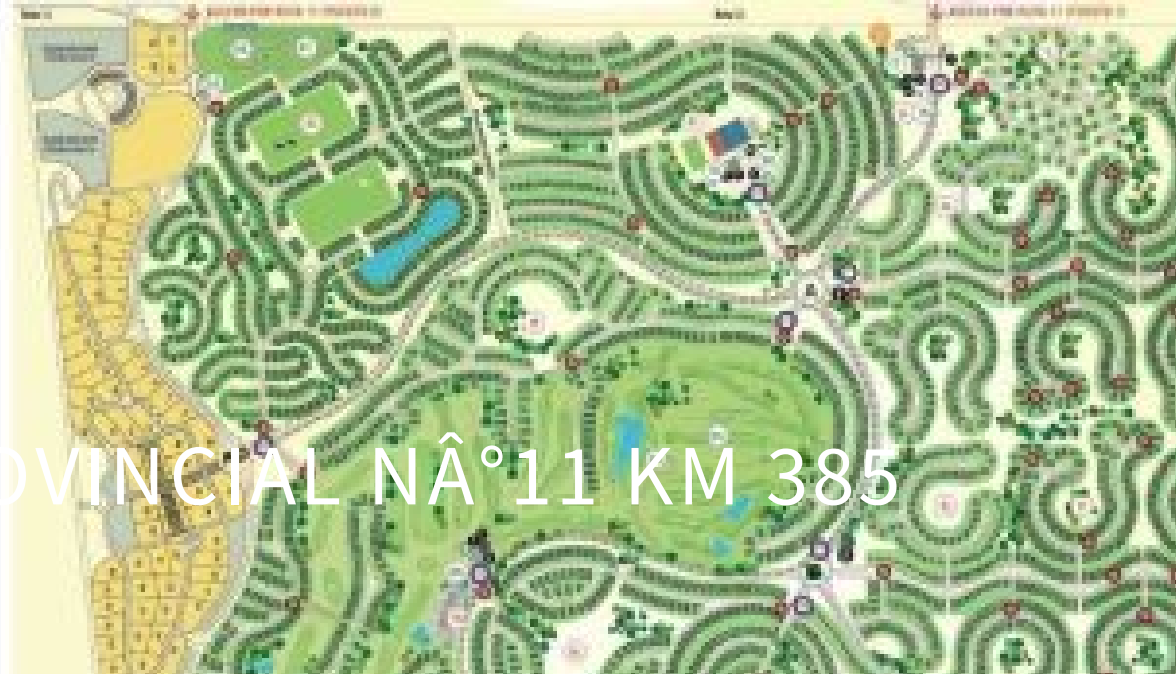

RUTA PROVINCIAL NÂ°11 KM 385

LOT

21,780FT²

REFERENCE NUMBER

A10885917

PRICE: USD 125,000

SUMMARY

Exclusive lots, in an environment close to the Sea within a luxurious complex with a holistic, functional architectural growth, in harmony with the environment. Holidays are the time we reserve to rest. Ideal holiday complex for this, where the beach, the sea and the forest combine to offer a natural environment. It has areas of entertainment and sport in a natural environment. A meeting place, which welcomes those who wish to disconnect from the stress of the city and connect with nature and sport. With family and friends, Costa Esmeralda is enjoyed all year. Only 4 hours from the autonomous city of Buenos Aires

AMENITIES

- City/mains water
- Beach Area
- Private Road
- City sewer
- Urban Area Development
- Internet
- Gas
- Less Than 1 Acre
- Buenos Aires